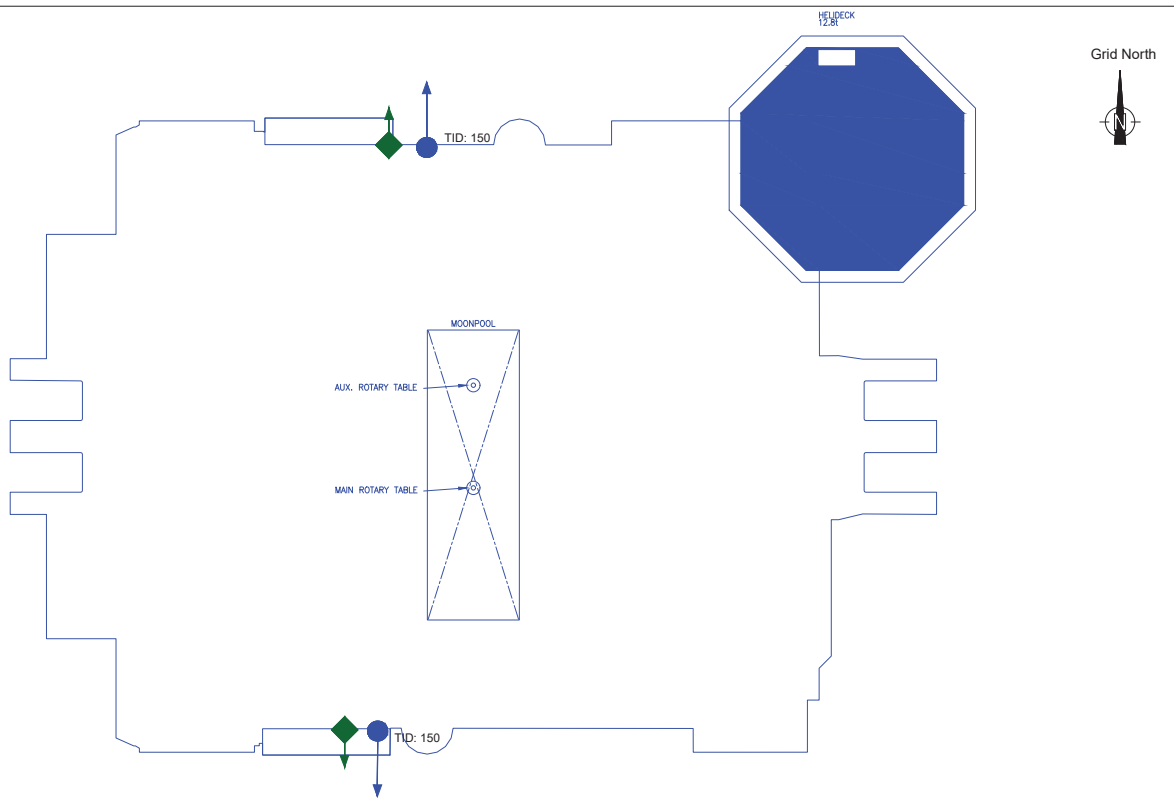

Scarabeo 8 Reference Systems

Legend

- Radius 700x
- Prism

Notes