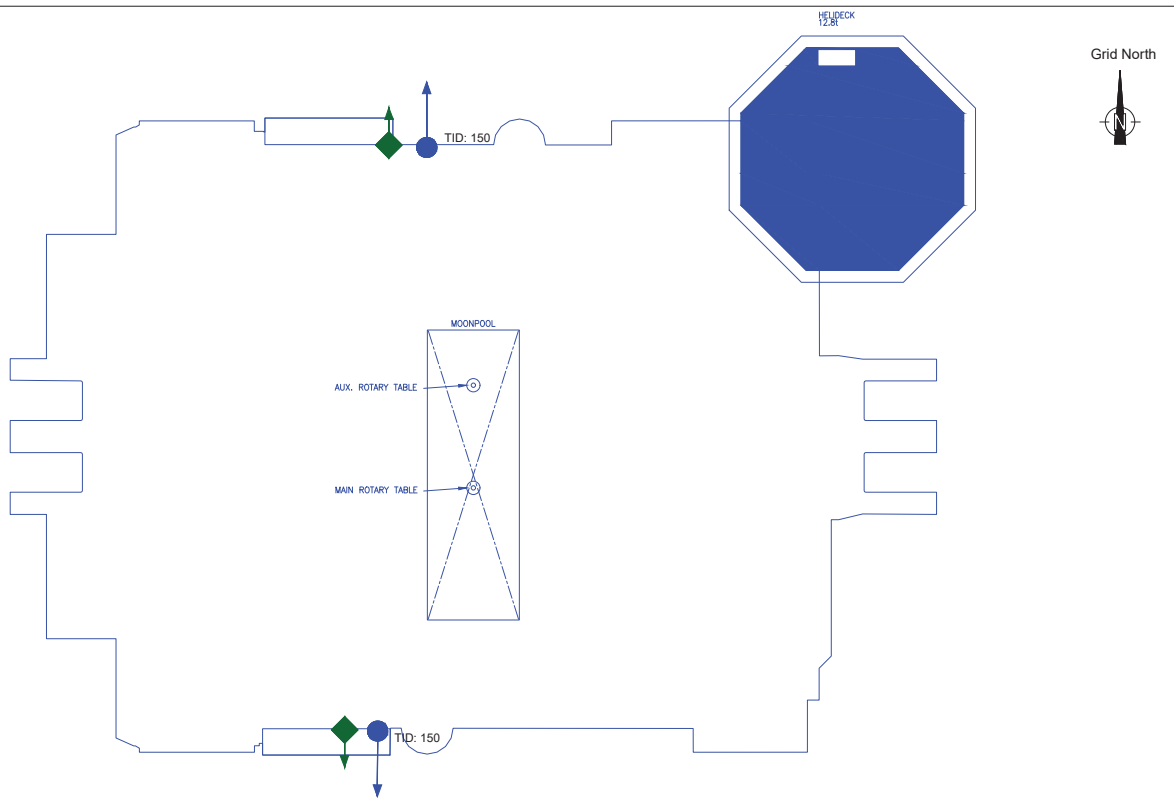

Crane details	Operational Crane Limits
Whip line (port)	17,0 t - 9,4-50 mtr
Main line (port)	32,0 t - 47,5 mtr / 85,0 t - 7,8-18,0 mtr
Whip line (stbd)	17,0 t - 9,4-50 mtr
Main line (stbd)	32,0 t - 47,5 mtr / 85,0 t - 7,8-18,0 mtr

Vessel Co-ordination	
1 hour prior to arrival in the field, contact should be made with;	Scarabeo 8 Control Room VHF CH 69
Vessel movement within the field are controlled and monitored by;	Equinor Marine VHF CH 14
Permission to enter safety zone should be obtained from	Scarabeo 8 Control Room VHF CH 69
On entry & exit of the safety zone, establish contact and inform;	Scarabeo 8 Control Room VHF CH 69

Vessels conducting standby duties

To be located as per instructions and based on current activity.

Radius ID

See attached field drawing

Scarabeo 8 Reference Systems

Revised 24.11.22

Legend

- Radius 700x
- Prism

Notes

Scarabeo 8 - 23.5m - Stbd

Scarabeo 8 - 23.5m - Port