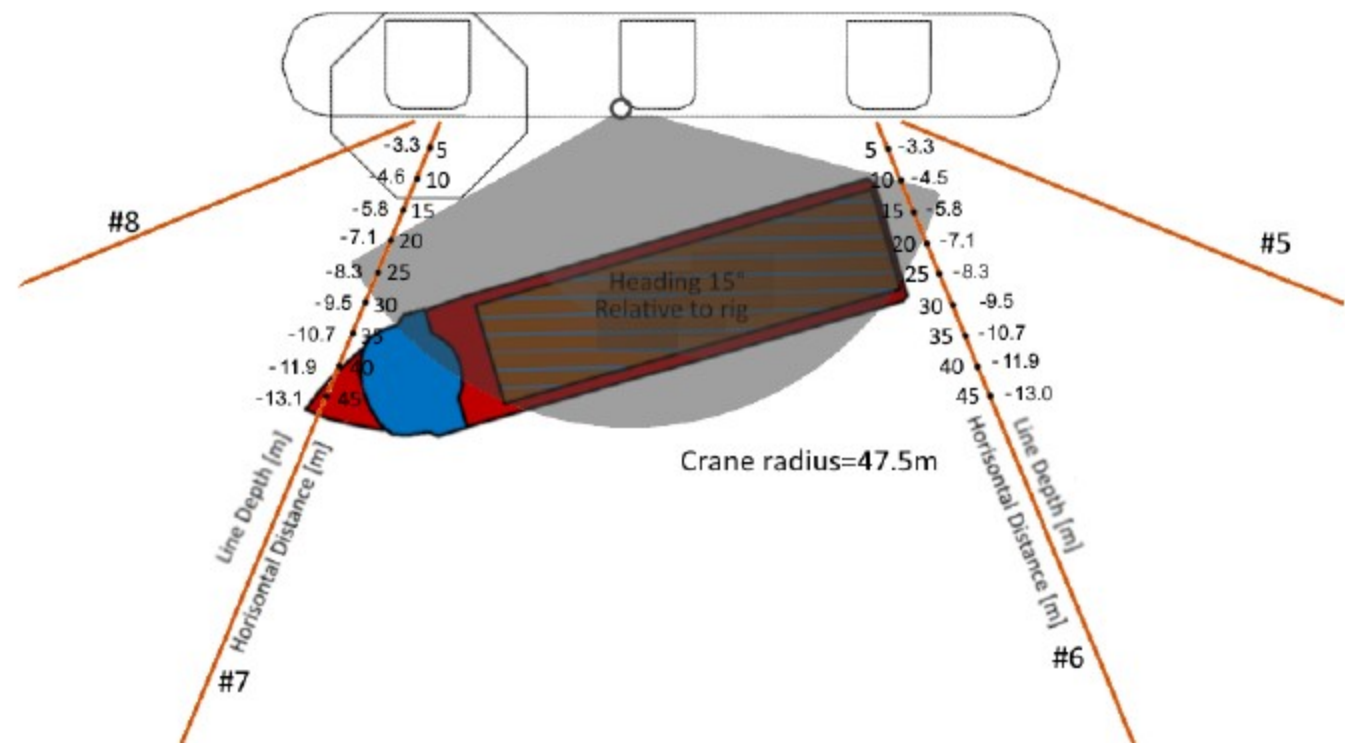

Crane details	Operational Crane Limits
Whip line (port)	17,0 t - 9,4-50 mtr
Main line (port)	32,0 t - 47,5 mtr / 85,0 t - 7,8-18,0 mtr
Whip line (stbd)	17,0 t - 9,4-50 mtr
Main line (stbd)	32,0 t - 47,5 mtr / 85,0 t - 7,8-18,0 mtr

Vessels conducting standby duties

To be located as per instructions and based on current activity.

Radius ID

See attached field drawing

Scarabeo 8 Reference Systems

Revised 24.11.22

Legend

- Radius 700x
- Prism

Notes

Scarabeo 8 - 23.5m - Stbd

Scarabeo 8 - 23.5m - Port