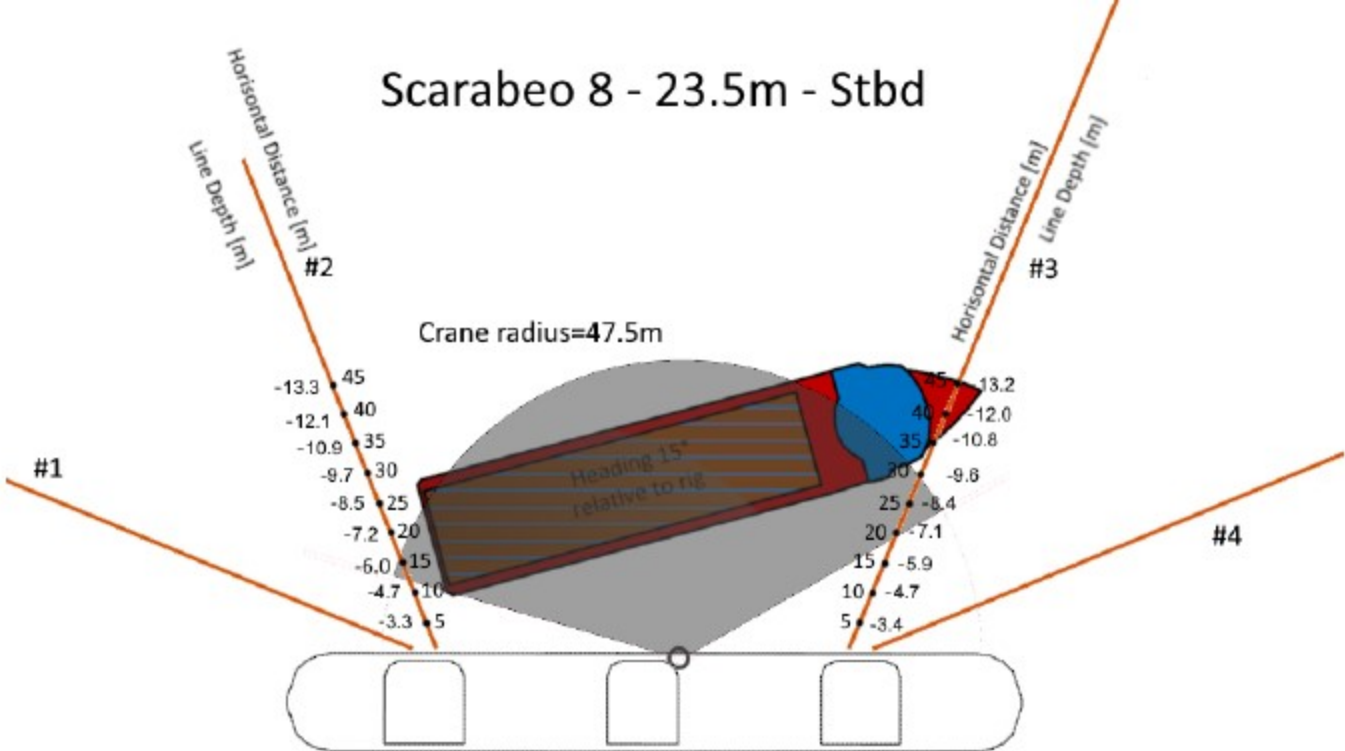

Crane details	Operational Crane Limits
Whip line (port)	17,0 t - 9,4-50 mtr
Main line (port)	32,0 t - 47,5 mtr / 85,0 t - 7,8-18,0 mtr
Whip line (stbd)	17,0 t - 9,4-50 mtr
Main line (stbd)	32,0 t - 47,5 mtr / 85,0 t - 7,8-18,0 mtr

Vessels conducting standby duties

To be located as per instructions and based on current activity.

Radius ID

See attached field drawing

Scarabeo 8 Reference Systems

Revised 24.11.22

Legend

- Radius 700x
- Prism

Notes

Scarabeo 8 - 23.5m - Stbd

Scarabeo 8 - 23.5m - Port