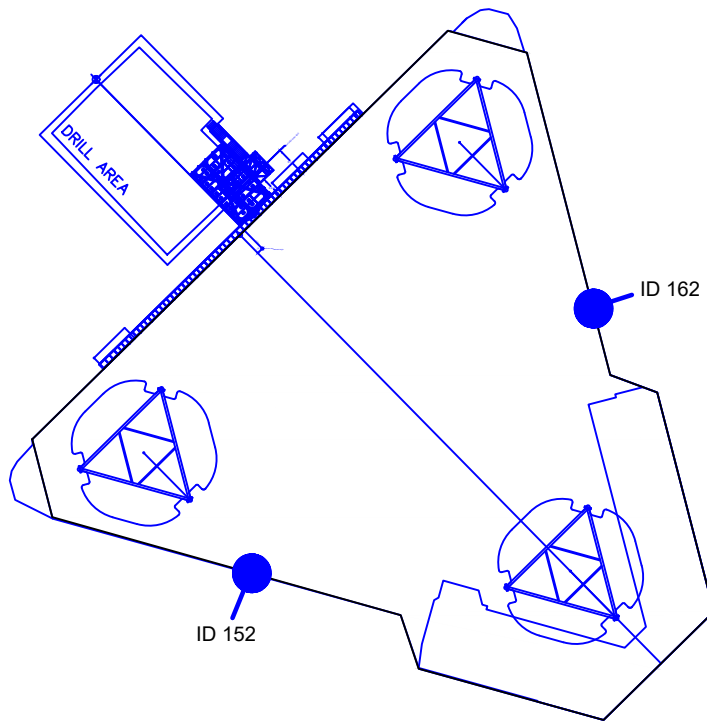

Noble Invincible Reference Systems

Revised 24.04.2023 AE

Grid North

Legend

- Radius 700
- Prism

Notes: