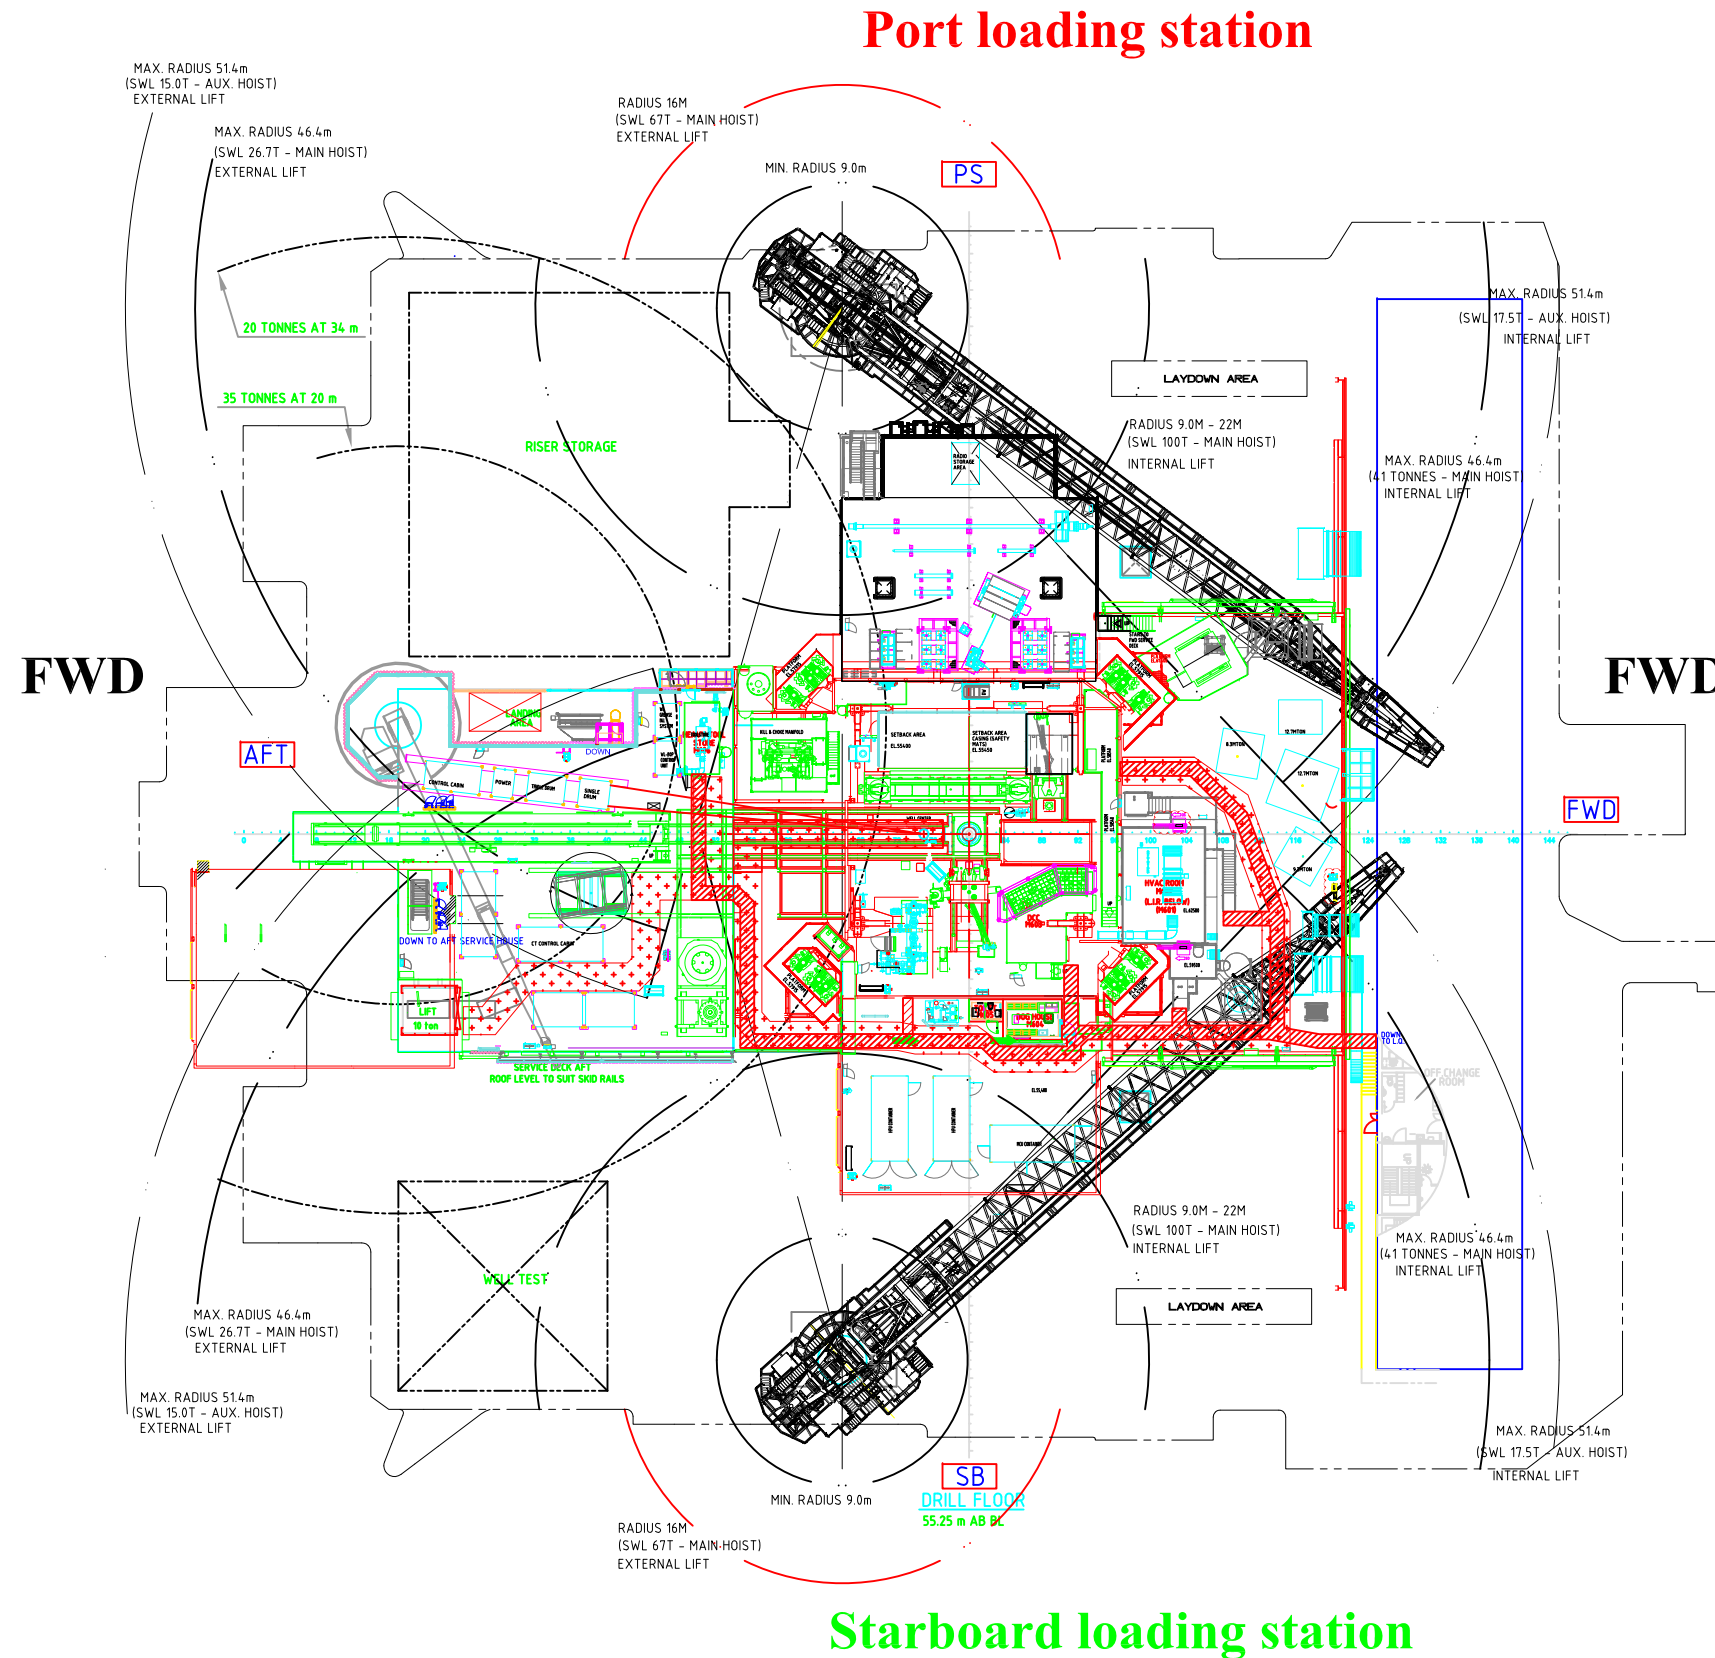

Songa Equinox

vessel information sheet

COMMUNICATIONS:

CCR / Bridge +47 52 03 80 02
 Email: DPequinox@songaoffshore.com
 VHF:
 MMSI no: 258614000

Available UHF channels:

- | | |
|-----------------------------|----------------------------|
| 1 EMERGENCY | Spare 1 |
| 2 Marine, deck | Crane Ops 1 & 2 |
| 3 Drill floor backup | Operation |
| 4 Marine, deck | OPS Mech |

CRANE LIMITS

Port Crane:
 Main line 9m to 28m: 75 tons 3 fall
 AUX 10,7m to 51,4m: 17,5 tons 1 fall

Starboard crane:
 Main line 9m to 28m: 75 tons 3 fall
 AUX 10,7m to 51,4m: 17,5 tons 1 fall

All vessels must comply to GOMO guidelines when entering Songa Equinox 500 meter safety zone.